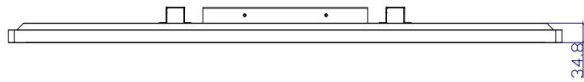

TDS4338D-PCAP

Dimensions are in millimeters