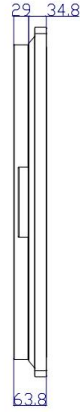

# 4338D 16:9 PCAP

## Feature:

- + Metal shell, open frame structure
- + Flat front frame, water-proof and dust-proof
- + Commercial grade LCD, LED backlight
- + Resolution 1920X1080FHD@60Hz
- + Widescreen full viewing Angle
- + Support horizontal and vertical
- + 10 point projection capacitive touchscreen
- + Cover plate anti riot and anti fingerprint
- + Video interface: HDMI+VGA
- + Multiple assembly holes on the side and back
- + Removable OSD remote for easy use
- + Support OS: Windows/Android/Linux
- + 2-Years warranty

## TDS4338D Open-Frame Touchscreen Specifications

Model	4338D
Color	Black/Silver
Diagonal	43"
Aspect Ratio	16:9
Active Area	941.84X529.42(mm)
Dimensions	1006.8X600X62.8(mm)
Resolution	1920X1080FHD@60Hz
Viewing Angle	Horizontal: 89° /89°; Vertical: 89° /89°
Number of Colors	16.7M
Brightness (typical)	LCD panel : 400nits; PCAP : 375nits
Response Time	8ms
Contrast Ratio	1200:1
Touch Technology	PCAP (Projected Capacitive) - 10 Touch
Transmittance	≥90%
Surface hardness	7H(Mohs)
Touch Interface	USB 2.0
Video Interface	VGA+HDMI
Input Voltage	AC: 100-240 VAC,50/60 Hz
Power Supply	Internal AC
Drop Test	1kg steel ball falls from 1.2m without breaking
Weight (Unpackage)	26KG
Shipping Dimensions	1135X715X185(mm)
Operating Temperature	0°C to 40°C
Storage Temperature	-20°C to 60°C
Humidity	Operating: 20% to 70%; Storage: 10% to 80%
Mounting Options	Back VESA two groups of holes: 200mm&400mm Four sides has a set of fixing holes: 2&75mm
MTBF	30,000 hours demonstrated
Warranty	2-years
Agency Approvals	FCC, CE, ROHS
Support OS	Windows/Linux\Android
What's in the Box	1*USB cable,1*HDMI cable,1*AC cable,1*RJ45 OSD Remote(Standard ) L" (Side Mount) Brackets and w/Screws (Options)

# TDS4338D-PCAP

Dimensions are in millimeters