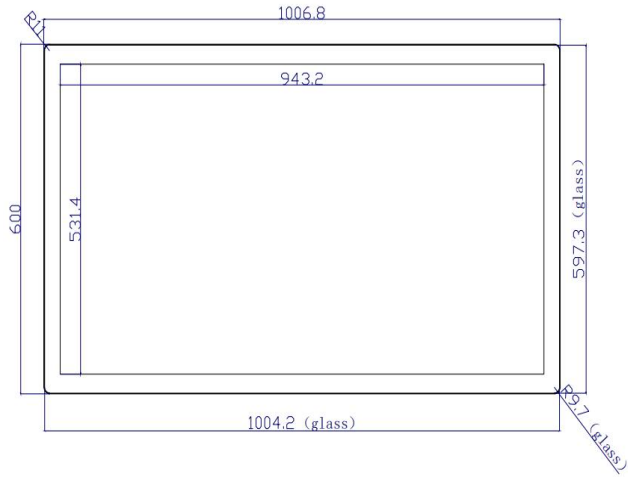

## TDS4338D Open-Frame Touchscreen Specifications

Model	4338D
Color	Black/Silver
Diagonal	43"
Aspect Ratio	16:9
Active Area	941.84X529.42(mm)
Dimensions	1006.8X600X62.8(mm)
Resolution	1920X1080FHD@60Hz
Viewing Angle	Horizontal: 89° /89°; Vertical: 89° /89°
Number of Colors	16.7M
Brightness (typical)	LCD panel : 400nits; PCAP : 375nits
Response Time	8ms
Contrast Ratio	1200:1
Touch Technology	PCAP (Projected Capacitive) - 10 Touch
Transmittance	≥90%
Surface hardness	7H(Mohs)
Touch Interface	USB 2.0
Video Interface	VGA+HDMI
Input Voltage	AC: 100-240 VAC,50/60 Hz
Power Supply	Internal AC
Drop Test	1kg steel ball falls from 1.2m without breaking
Weight (Unpackage)	26KG
Shipping Dimensions	1135X715X185(mm)
Operating Temperature	0°C to 40°C
Storage Temperature	-20°C to 60°C
Humidity	Operating: 20% to 70%; Storage: 10% to 80%
Mounting Options	Back VESA two groups of holes: 200mm&400mm Four sides has a set of fixing holes: 2&75mm
MTBF	30,000 hours demonstrated
Warranty	2-years
Agency Approvals	FCC, CE, ROHS
Support OS	Windows/Linux\Android
What's in the Box	1*USB cable,1*HDMI cable,1*AC cable,1*RJ45 OSD Remote(Standard ) L" (Side Mount) Brackets and w/Screws (Options)

# TDS4338D-PCAP

Dimensions are in millimeters