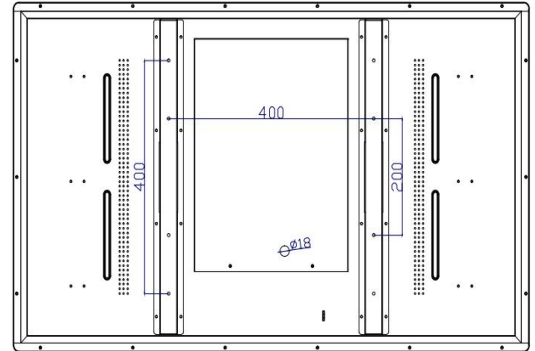

TDS4338D-PCAP

Dimensions are in millimeters