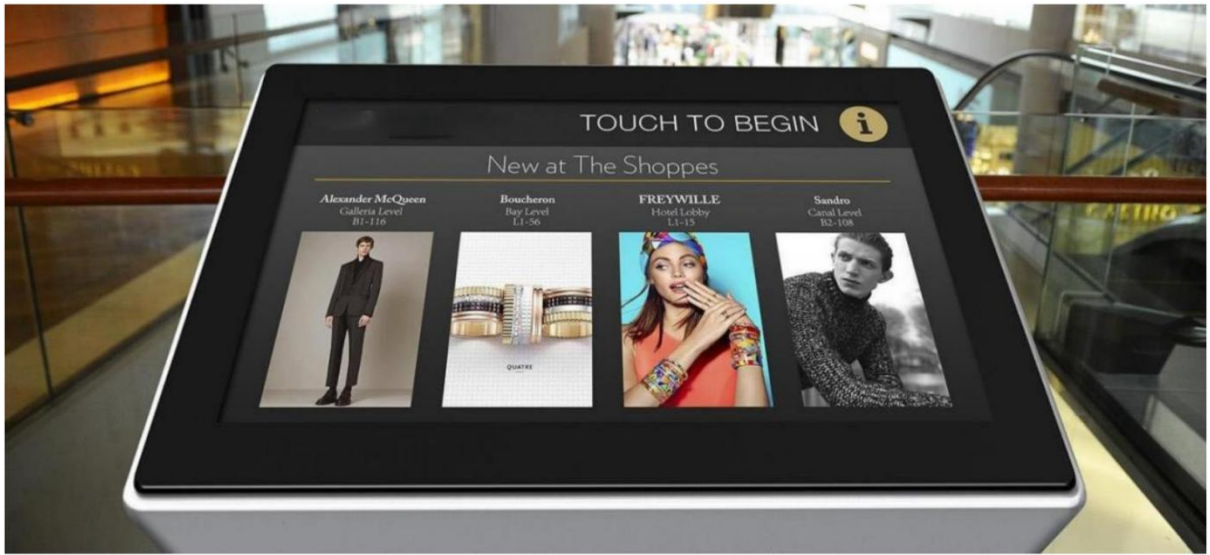

## Open-Frame Touchscreen

## Feature:

- + Metal shell, open frame structure
- + Flat front frame, water-proof and dust-proof
- + Commercial grade LCD, LED backlight
- + Resolution 1920X1080FHD@60Hz
- + Widescreen full viewing Angle
- + Support horizontal and vertical
- + 10 point projection capacitive touchscreen
- + Cover plate anti riot and anti fingerprint
- + Video interface: HDMI+VGA
- + Multiple assembly holes on the side and back
- + Removable OSD remote for easy use
- + Support OS: Windows/Android/Linux
- + 2-Years warranty

## Optional:

- No Touch
- AG Coating
- Resolution:4K
- Video interface: Display Port
- Media player box

## TDS4338D Open-Frame Touchscreen Specifications

Model	4338D
Color	Black/Silver
Diagonal	43"
Aspect Ratio	16:9
Active Area	941.84X529.42(mm)
Dimensions	1006.8X600X62.8(mm)
Resolution	1920X1080FHD@60Hz
Viewing Angle	Horizontal: 89° /89°; Vertical: 89° /89°
Number of Colors	16.7M
Brightness (typical)	LCD panel : 400nits; PCAP : 375nits
Response Time	8ms
Contrast Ratio	1200:1
Touch Technology	PCAP (Projected Capacitive) - 10 Touch
Transmittance	≥90%
Surface hardness	7H(Mohs)
Touch Interface	USB 2.0
Video Interface	VGA+HDMI
Input Voltage	AC: 100-240 VAC,50/60 Hz
Power Supply	Internal AC
Drop Test	1kg steel ball falls from 1.2m without breaking
Weight (Unpackage)	26KG
Shipping Dimensions	1135X715X185(mm)
Operating Temperature	0°C to 40°C
Storage Temperature	-20°C to 60°C
Humidity	Operating: 20% to 70%; Storage: 10% to 80%
Mounting Options	Back VESA two groups of holes: 200mm&400mm Four sides has a set of fixing holes: 2&75mm
MTBF	30,000 hours demonstrated
Warranty	2-years
Agency Approvals	FCC, CE, ROHS
Support OS	Windows/Linux\Android
What's in the Box	1*USB cable,1*HDMI cable,1*AC cable,1*RJ45 OSD Remote(Standard ) L" (Side Mount) Brackets and w/Screws (Options)